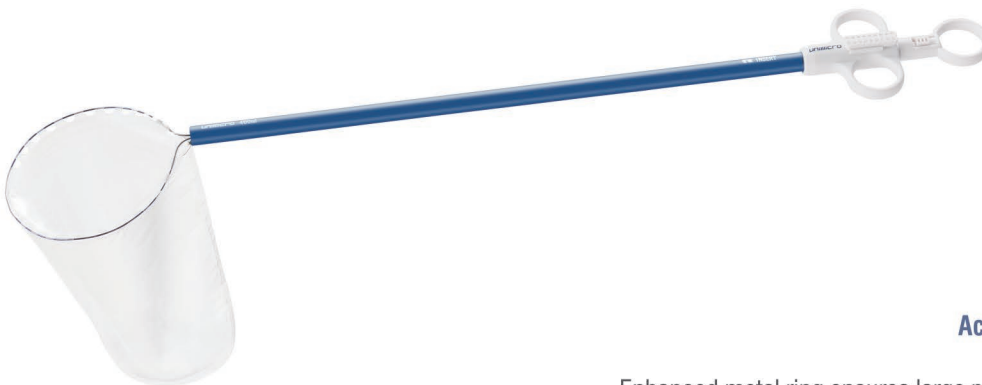

Disposable Retrieval Pouch

- Retrieval Pouch with Different Sizes
- Flexible Memory Ring and Introducer
- High Intensity TPU Pouch

Durable, Tear Resistant

Easy Insertion

Different Pouch Sizes

Disposable Retrieval Pouch

Auto Retrieval Pouch (MEBD)

The pouch can be un-cinched.
Red button design allows one-click detach.

Active Channel Retrieval Pouch (MEBC)

Be opened multiple times.
Enhanced metal ring ensures large pouch opening when loading specimen.

Retrieval Pouch with Introducer (MEBS)

Simple kind, equipped with a string.
Red bead design prevents string falling into cavity.
Equipped with a string.

Production Description	Size	200ml	400ml	600ml
Active Channel Retrieval Pouch	10mm*33cm	MEBC200	MEBC400	MEBC600
Auto Retrieval Pouch	10mm*33cm	MEBD200	MEBD400	
Retrieval Pouch with Introducer	10mm*20cm	MEBS200	MEBS400	MEBS600
SOLD 10 UNITS PER BOX				